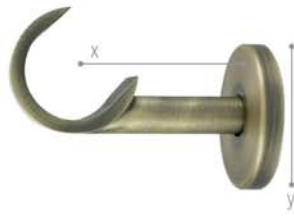

Soporte techo y pared / Ceiling and wall bracket / Support mur et plafond

Ø30 | x:75 | Y:48

x:65 | Y:48 | Ø19