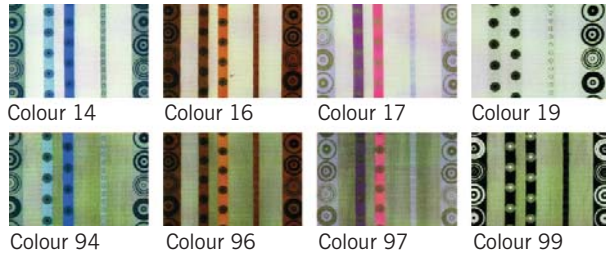

Planète 100% Poliester